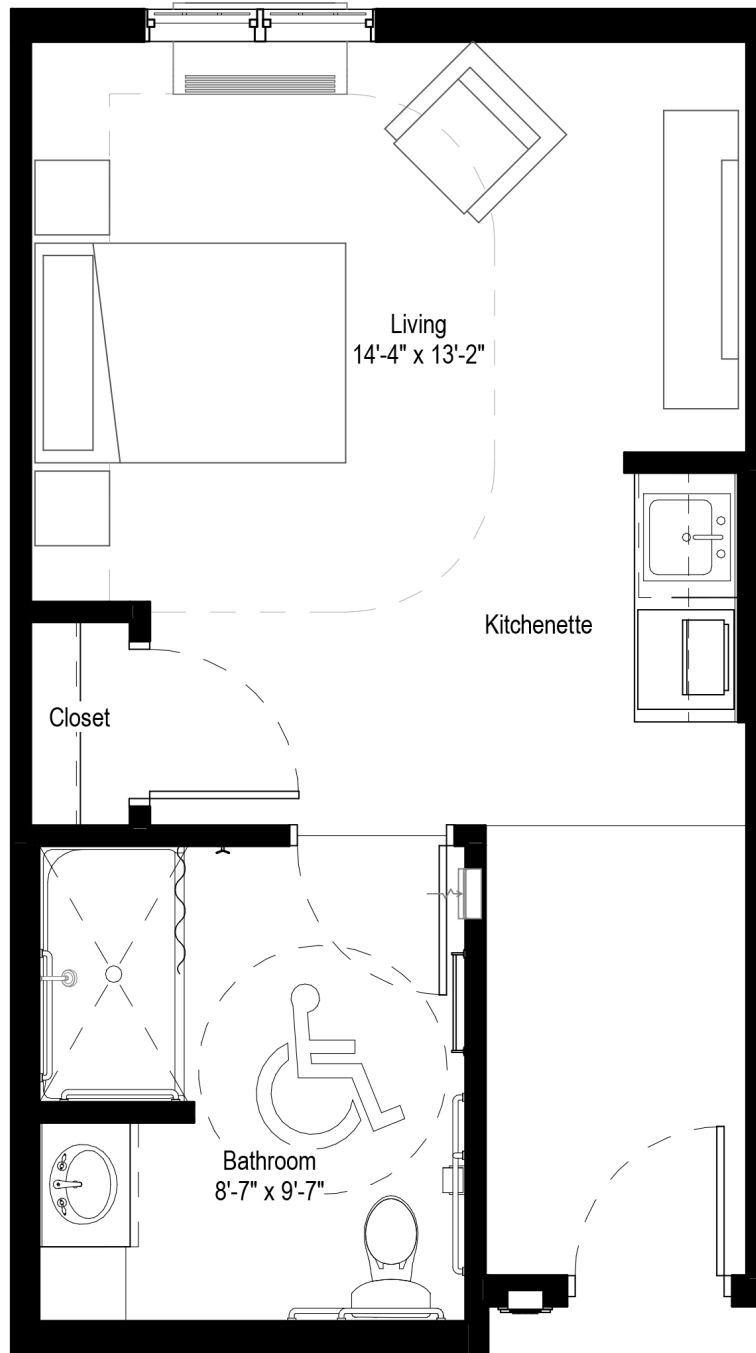

Floor Plan: Ash

- Studio
- One Bathroom
- Kitchenette

365 Sq Ft | Units: 402, 403, 408, 409, 415, 420
427, 429, 431, 432, 433, 435
437, 439, 441, 443, 444

NOTE: Dimensions and square footage are approximate and vary slightly by unit.

Floor Plan: Elm

- Studio
- One Bathroom
- Kitchenette

365 Sq Ft | Units: 414, 438

NOTE: Dimensions and square footage are approximate and vary slightly by unit.

Floor Plan: Evergreen

- Studio
- One Bathroom
- Kitchenette

408 Sq Ft | Units: 401, 404, 405, 406, 407, 410
411, 412, 413, 416, 418, 434
436, 440, 442, 446, 447

NOTE: Dimensions and square footage are approximate and vary slightly by unit.