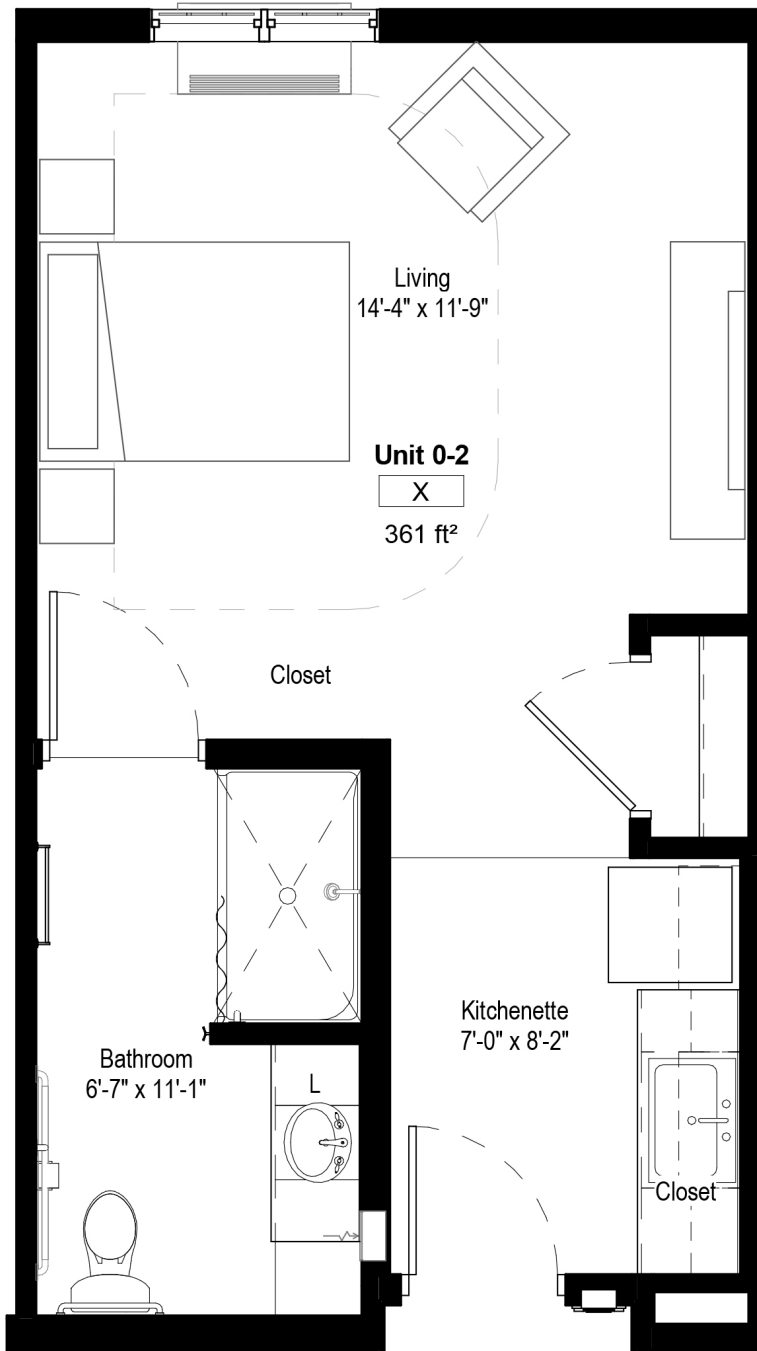

Floor Plan: Ash

- Studio
- One Bathroom
- Kitchenette

365 Sq Ft | Units: 402, 403, 408, 409, 415, 420
427, 429, 431, 432, 433, 435
437, 439, 441, 443, 444

NOTE: Dimensions and square footage are approximate and vary slightly by unit.

Floor Plan: Elm

- Studio
- One Bathroom
- Kitchenette

365 Sq Ft | Units: 414, 438

NOTE: Dimensions and square footage are approximate and vary slightly by unit.

Floor Plan: Evergreen

- Studio
- One Bathroom
- Kitchenette

408 Sq Ft | Units: 401, 404, 405, 406, 407, 410
411, 412, 413, 416, 418, 434
436, 440, 442, 446, 447

NOTE: Dimensions and square footage are approximate and vary slightly by unit.